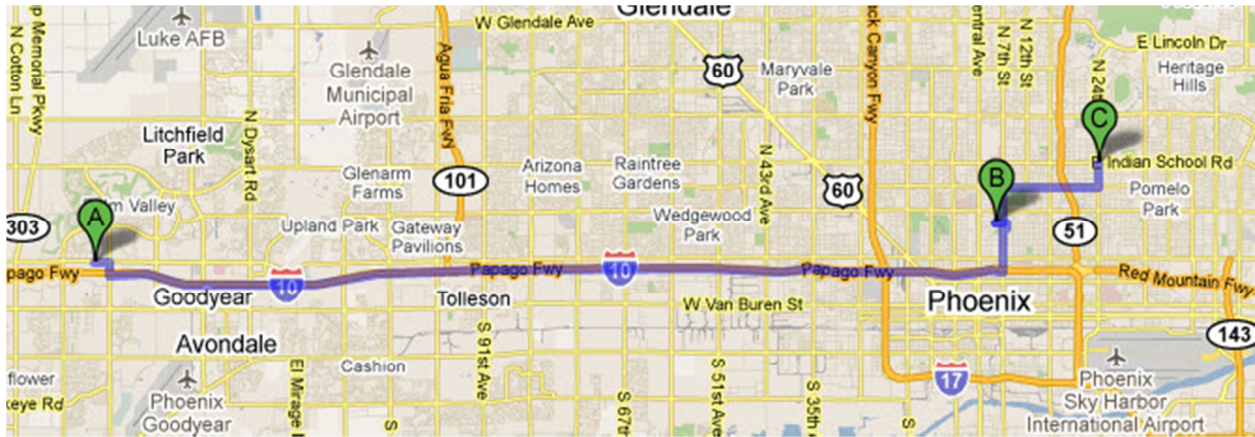

Welcome to McDowell Dentistry of Goodyear

We offer 4 convenient locations to serve you!

A.) McDowell Dentistry of Goodyear

14122 W McDowell Road

Goodyear, AZ 85395

Directions: Our office is conveniently located at 14122 West McDowell Road Suite 200 in Goodyear AZ.

B.) M & C Dental Care

333 E Virginia Ave.

Phoenix, AZ 85004

Directions: Our office is conveniently located at 333 E Virginia Avenue Suite 115 in Phoenix, AZ.

C.) Kid's Dental Place

4102 N 24th St.

Phoenix, AZ 85016

Directions: Our office is conveniently located at 4102 N 24th Street Bldg. 2 in Phoenix, AZ.